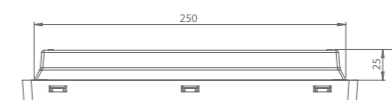

VELLA LED SO

Model / Model	Numer katalogowy / Catalogue number		Optyka / Optics	Strumień świetlny / Luminous flux	Tryb / Mode	Autonomia / Autonomy	Test / Test	Stopień ochrony / Protection level	Moc / Power	Akumulator / Battery Pack
	Biała / White	Czarna / Black								

VELLA LED SO MT